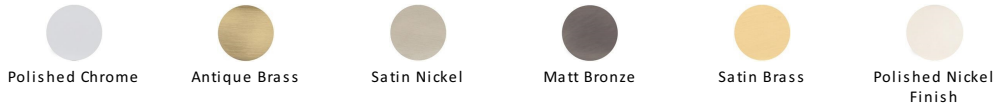

## Astoria Door Handle on Plate

AST5930-MB

Heritage Brass Door Handle for Bathroom Astoria Design Matt Bronze finish

<b>Material:</b> Solid Brass	<b>Finish:</b> Matt Bronze	<b>Warranty:</b> 10 Year Mechanism
---------------------------------	-------------------------------	---------------------------------------

### Available Finishes

#### Matt Bronze

An aged finish on brass creating a vintage appearance, yet one that also looks outstanding in contemporary schemes. Over a period of time the bronze colour will lighten along any edges and surfaces that are frequently touched and create a naturally aged appearance highlighting frequently touched areas and exposing the brass below.