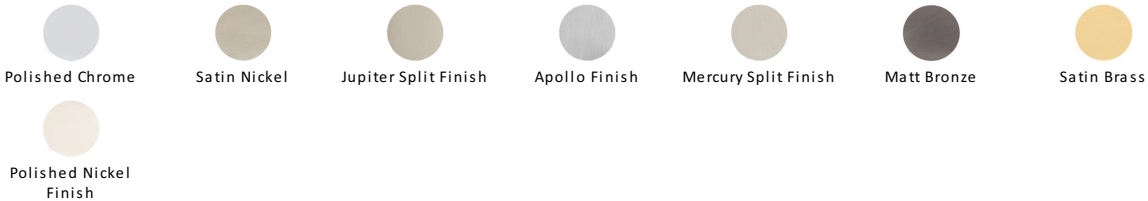

## Ambassador Door Handle on Plate

AMB6248-JP

Heritage Brass Door Handle for Euro Profile Plate Ambassador Design Jupiter finish

**Material:**  
Solid Brass

**Finish:**  
Jupiter Split Finish

**Warranty:**  
10 Year Mechanism

### Available Finishes

#### Jupiter Split Finish

Jupiter [JP] combines Gold Plate with Satin Nickel. These blends of two finishes will appeal to those who like contrast and distinction.