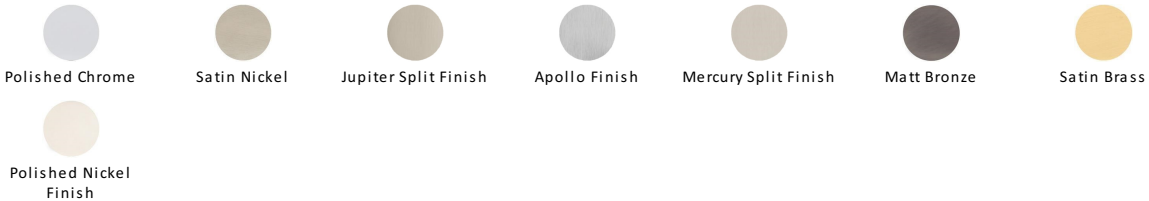

Available Finishes