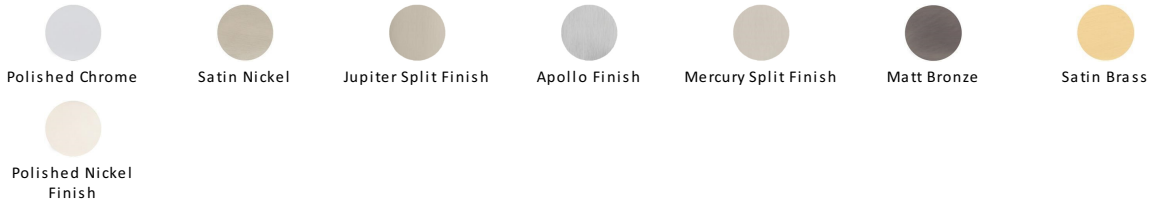

Ambassador Door Handle on Plate

AMB6230-JP

Heritage Brass Door Handle for Bathroom Ambassador Design Jupiter finish

Material:
Solid Brass

Finish:
Jupiter Split Finish

Warranty:
10 Year Mechanism

Available Finishes

About the Finish

Jupiter Split Finish

Jupiter [JP] combines Gold Plate with Satin Nickel. These blends of two finishes will appeal to those who like contrast and distinction.

Useful Information

- Bathroom Handle for internal doors where privacy is required
- If you are replacing an existing Bathroom Handle, this Handle will work with a Standard UK Bathroom Lock
- For new doors you will also need to purchase a Bathroom Lock in a size to suit your door
- For a 2 1/2" Bathroom Lock purchase a YKBL2N-SN&SC or for a 3" Bathroom Lock a YKBL3N-SN&SC
- The CTC is 57mm (measurement between the distance of the fixing holes from the spindle to the lock)