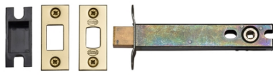

Tubular Bathroom 5" Deadbolt

YKBDB5N-PB

5" Tubular Bathroom Bolt Polished Brass Finish

Material:
Steel & Metal Alloys

Finish:
Polished Brass

Available Finishes

Polished Brass

Antique Brass

Matt Bronze

Satin Brass

Matt Black

Polished Chrome /
Polished Nickel

Satin Chrome / Nickel
Finish

Product Dimensions (All dimensions are in millimeters unless otherwise indicated)

Case Length 5" **Backset** 107

Useful Information

- Tubular Bathroom Deadbolt used to provide privacy on internal bathroom and cloakroom doors
- For new doors you will also need to purchase a separate Thumb Turn and Release.

Box Contains