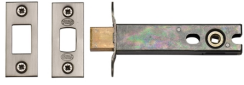

York Architectural Tubular Bathroom Deadbolt 4"

YKBDB4N-SN&SC

York Architectural Tubular Bathroom Deadbolt 4" Satin Chrome/Nickel Finish

Material:

Steel & Metal Alloys

Finish:

Satin Chrome / Nickel Finish

Available Finishes

Polished Brass

Antique Brass

Matt Bronze

Satin Brass

Matt Black

Polished Chrome /
Polished Nickel

Satin Chrome / Nickel
Finish

Product Dimensions (All dimensions are in millimeters unless otherwise indicated)

Case Length	4"	Backset	82
-------------	----	---------	----

Useful Information

- Made from Brass and Steel
- Tubular Bathroom Deadbolt used to provide privacy on internal bathroom and cloakroom doors
- For new doors you will also need to purchase a separate Thumb Turn and Release.