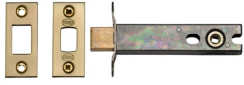

York Architectural Tubular Bathroom Deadbolt 4"

YKBDB4N-SB

York Architectural Tubular Bathroom Deadbolt 4" Satin Brass finish

Material:
Steel & Metal Alloys

Finish:
Satin Brass

Available Finishes

Polished Brass

Antique Brass

Matt Bronze

Satin Brass

Matt Black

Polished Chrome /
Polished Nickel

Satin Chrome / Nickel
Finish

Product Dimensions (All dimensions are in millimeters unless otherwise indicated)

Case Length 4" **Backset** 82

Useful Information

- Made from Brass and Steel
- Tubular Bathroom Deadbolt used to provide privacy on internal bathroom and cloakroom doors
- For new doors you will also need to purchase a separate Thumb Turn and Release.