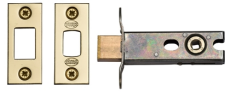

## York Architectural Tubular Bathroom Deadbolt 3"

YKBDB3N-PB

York Architectural Tubular Bathroom Deadbolt 3" Polished Brass Finish

**Material:**

Steel & Metal Alloys

**Finish:**

Polished Brass

### Available Finishes

Polished Brass

Antique Brass

Matt Bronze

Satin Brass

Matt Black

Polished Chrome /  
Polished Nickel

Satin Chrome / Nickel  
Finish

### Product Dimensions (All dimensions are in millimeters unless otherwise indicated)

**Case Length** 3" **Backset** 57