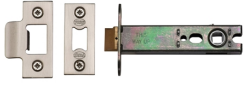

York Architectural Tubular Latch 4"

YKAL4N-SN&SC

York Architectural Tubular Latch 4" Satin Chrome/Nickel Finish

Material:

Steel & Metal Alloys

Finish:

Satin Chrome / Nickel Finish

Available Finishes

Polished Brass

Antique Brass

Matt Bronze

Satin Brass

Matt Black

Polished Chrome /
Polished Nickel

Satin Chrome / Nickel
Finish

Product Dimensions (All dimensions are in millimeters unless otherwise indicated)

Case Length	4"	Backset	82
-------------	----	---------	----

Useful Information

- Made from Brass and Steel
- Heavy duty strongly sprung latch
- Used for internal doors that do not require locking from either side.