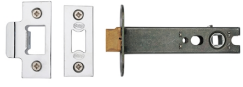

York Architectural Tubular Latch 4"

YKAL4N-PC&PN

York Architectural Tubular Latch 4" Polished Chrome/Nickel Finish

Material:

Steel & Metal Alloys

Finish:

Polished Chrome / Polished Nickel

Available Finishes

Polished Brass

Antique Brass

Matt Bronze

Satin Brass

Matt Black

Polished Chrome /
Polished Nickel

Satin Chrome / Nickel
Finish

Product Dimensions (All dimensions are in millimeters unless otherwise indicated)

Case Length	4"	Backset	82
--------------------	----	----------------	----

Useful Information

- Made from Brass and Steel
- Heavy duty strongly sprung latch
- Used for internal doors that do not require locking from either side.

Box Contains

- 1 x Architectural Tubular Latch
- 1 set Faceplate and Strikeplate
- All fixing screws and fasteners