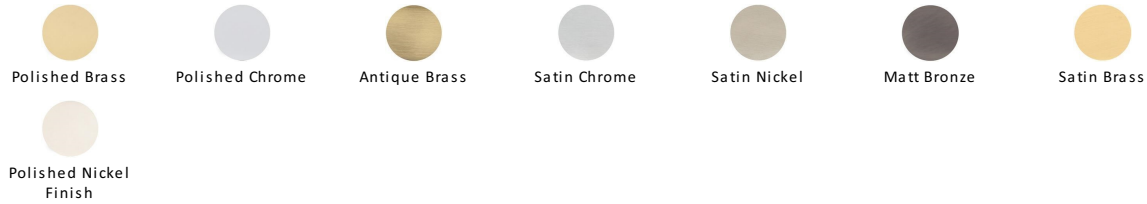

## Beehive Cabinet Knob

V976 38-SC

Heritage Brass Cabinet Knob Beehive Design 38mm Satin Chrome finish

**Material:**  
Solid Brass

**Finish:**  
Satin Chrome

### Available Finishes

### Available Sizes

#### Satin Chrome

The brush marks of satin chrome will appeal to those who favour an industrial yet contemporary chrome finish. Satin Chrome Finish is also less prone to finger marks than polished chrome.