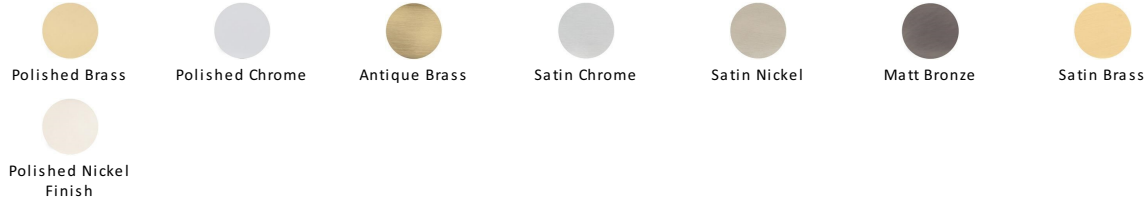

Beehive Cabinet Knob

V976 38-PNF

Heritage Brass Cabinet Knob Beehive Design 38mm Polished Nickel finish

Material:
Solid Brass

Finish:
Polished Nickel Finish

Available Finishes

Available Sizes

Product Dimensions (All dimensions are in millimeters unless otherwise indicated)

About the Finish

Polished Nickel Finish

With its subtle golden hue this is a mellow alternative to polished chrome. The finish is not coated and will oxidise naturally. If not regularly buffed with a soft cloth this finish will subtly change over time by taking on an aged patina.