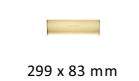

Brass Interior Letterflap

V860 403-SB

Heritage Brass Interior Letterflap 15 3/4" x 4" Satin Brass finish

Material:
Solid Brass

Finish:
Satin Brass

Available Finishes

Polished Brass

Polished Chrome

Antique Brass

Satin Chrome

Satin Nickel

Matt Bronze

Satin Brass

Polished Nickel
Finish

Available Sizes

280 x 83 mm

299 x 83 mm

400 x 100 mm

Product Dimensions (All dimensions are in millimeters unless otherwise indicated)

Backplate 400 x 100

About the Finish

Satin Brass

A modern alternative to the traditional polished brass, this attractive brushed texture beautifully mellows and adds warmth to both a traditional and a soft contemporary décor.