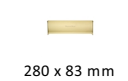

Brass Interior Letterflap

V860 403-SB

Heritage Brass Interior Letterflap 15 3/4" x 4" Satin Brass finish

Material:
Solid Brass

Finish:
Satin Brass

Available Finishes

Polished Brass

Polished Chrome

Antique Brass

Satin Chrome

Satin Nickel

Matt Bronze

Satin Brass

Polished Nickel
Finish

Available Sizes

280 x 83 mm

299 x 83 mm

400 x 100 mm

Product Dimensions (All dimensions are in millimeters unless otherwise indicated)

Backplate 400 x 100

About the Finish

Satin Brass

A modern alternative to the traditional polished brass, this attractive brushed texture beautifully mellows and adds warmth to both a traditional and a soft contemporary décor.