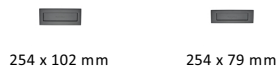

Brass Letterplate

V850 254.101-BKMT

Heritage Brass Letterplate 10" x 4" Matt Black finish

Material:
Solid Brass

Finish:
Matt Black

Available Finishes

Available Sizes

Product Dimensions (All dimensions are in millimeters unless otherwise indicated)

CTC	230	Backplate	254 x 101	Aperture	208 x 50
-----	-----	-----------	-----------	----------	----------

About the Finish

Matt Black

A matt black powder coating is applied over Solid Brass to create our distinctive Matt Black contemporary look.