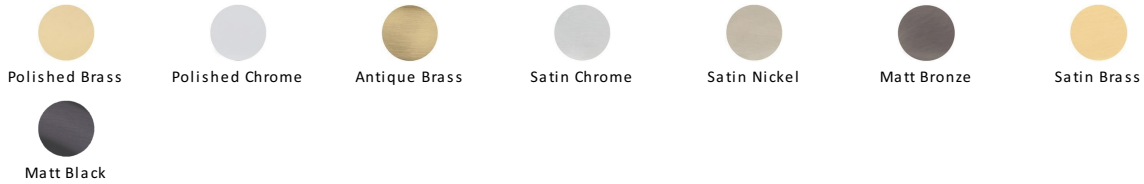

## Flat Fingerplate

V740 500-BKMT

Heritage Brass Fingerplate 500mm Matt Black finish

**Material:**  
Solid Brass

**Finish:**  
Matt Black

### Available Finishes

### Available Sizes

### About the Finish

**Matt Black**

A matt black powder coating is applied over Solid Brass to create our distinctive Matt Black contemporary look.