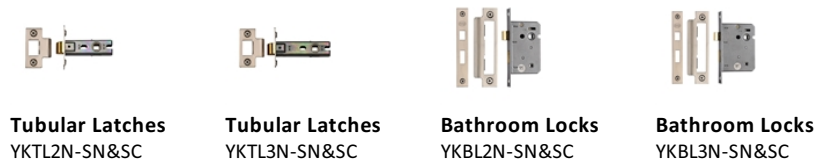

Metro Mid Century Door Handle on Round Rose

V6225-SN

Heritage Brass Door Handle Lever Latch on Round Rose Metro Mid Century Design Satin Nickel finish

Material:
Solid Brass

Finish:
Satin Nickel

Available Finishes

Product Dimensions (All dimensions are in millimeters unless otherwise indicated)

Backplate Projection 11 **Lever Length** 125 **Projection** 62 **Maximum Diameter** 53

About the Finish

Satin Nickel

With its honeyed grey tone created by brushed nickel plating on brass, this finish closely matches Stainless Steel but offers a warm and subtle alternative which is popular in traditional and modern décors.

Useful Information

- Lever Handle for internal doors where locking is not required
- If you are replacing an existing Lever Handle, this Handle will work with a Standard UK Tubular Latch
- For new doors you will also need to purchase a Tubular Latch in a size to suit your door
- For a 2 1/2" Tubular Latch purchase a YKTL2N-SN&SC or for a 3" Tubular Latch a YKTL3N-SN&SC
- Where Privacy is required please use a separate Thumb Turn and Release (eg. reference V4035-SN) with a Bathroom Lock (Reference YKBL2N-SN&SC, or YKBL3N-SN&SC)

Box Contains

- 1 pair of Door Handles
- 1 x spindle
- All fixing screws and fasteners

With this product you will also need

Tubular Latches
YKTL2N-SN&SC

Tubular Latches
YKTL3N-SN&SC

Bathroom Locks
YKBL2N-SN&SC