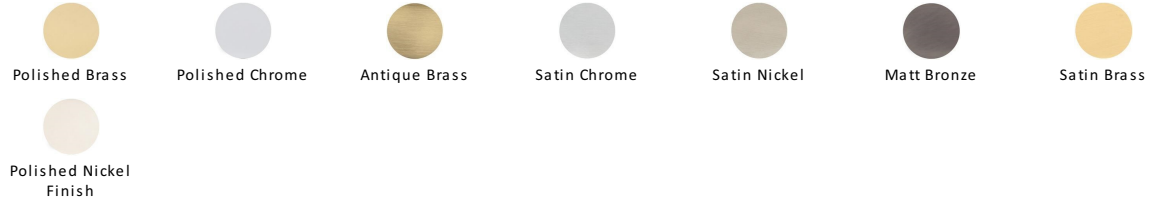

Metro Mid Century Door Handle on Round Rose

V6225-SN

Heritage Brass Door Handle Lever Latch on Round Rose Metro Mid Century Design Satin Nickel finish

Material:
Solid Brass

Finish:
Satin Nickel

Available Finishes

Product Dimensions (All dimensions are in millimeters unless otherwise indicated)

Backplate Projection 11 **Lever Length** 125 **Projection** 62 **Maximum Diameter** 53

About the Finish

Satin Nickel

With its honeyed grey tone created by brushed nickel plating on brass, this finish closely matches Stainless Steel but offers a warm and subtle alternative which is popular in traditional and modern décors.