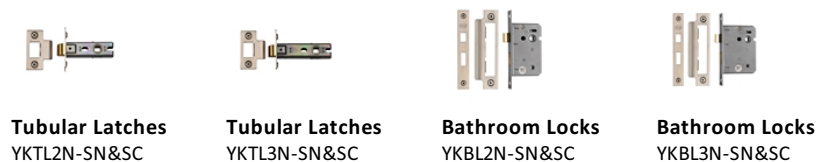

Metro Mid Century Door Handle on Round Rose

V6225-SC

Heritage Brass Door Handle Lever Latch on Round Rose Metro Mid Century Design Satin Chrome finish

Material:
Solid Brass

Finish:
Satin Chrome

Available Finishes

Product Dimensions (All dimensions are in millimeters unless otherwise indicated)

Backplate Projection 11 **Lever Length** 125 **Projection** 62 **Maximum Diameter** 53

About the Finish

Satin Chrome

The brush marks of satin chrome will appeal to those who favour an industrial yet contemporary chrome finish. Satin Chrome Finish is also less prone to finger marks than polished chrome.

Useful Information

- Lever Handle for internal doors where locking is not required
- If you are replacing an existing Lever Handle, this Handle will work with a Standard UK Tubular Latch
- For new doors you will also need to purchase a Tubular Latch in a size to suit your door
- For a 2 1/2" Tubular Latch purchase a YKTL2N-SN&SC or for a 3" Tubular Latch a YKTL3N-SN&SC
- Where Privacy is required please use a separate Thumb Turn and Release (eg. reference V4035-SC) with a Bathroom Lock (Reference YKBL2N-SN&SC, or YKBL3N-SN&SC)

Box Contains

- 1 pair of Door Handles
- 1 x spindle
- All fixing screws and fasteners

With this product you will also need

Tubular Latches
YKTL2N-SN&SC

Tubular Latches
YKTL3N-SN&SC

Bathroom Locks
YKBL2N-SN&SC