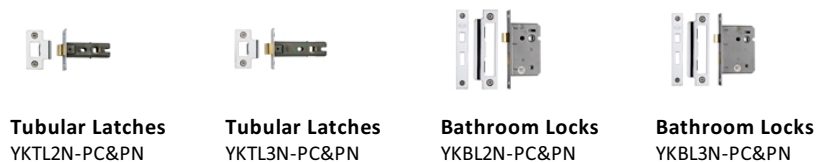

With this product you will also need

+44 (0)1384 247805

www.doorhardware.co.uk

info@doorhardware.co.uk

Property of M Marcus Ltd. ©