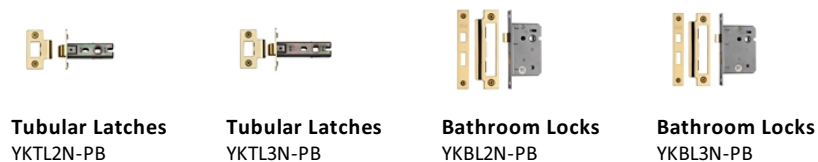

Metro Mid Century Door Handle on Round Rose

V6225-PB

Heritage Brass Door Handle Lever Latch on Round Rose Metro Mid Century Design Polished Brass finish

Material:
Solid Brass

Finish:
Polished Brass

Available Finishes

Product Dimensions (All dimensions are in millimeters unless otherwise indicated)

Backplate Projection 11 **Lever Length** 125 **Projection** 62 **Maximum Diameter** 53

About the Finish

Polished Brass

Warm, mellow with a sense of heritage and comfort this highly polished finish is opulent without being flamboyant. Polished Brass coordinates perfectly with traditional décor.

Useful Information

- Lever Handle for internal doors where locking is not required
- If you are replacing an existing Lever Handle, this Handle will work with a Standard UK Tubular Latch
- For new doors you will also need to purchase a Tubular Latch in a size to suit your door
- For a 2 1/2" Tubular Latch purchase a YKTL2N-PB or for a 3" Tubular Latch a YKTL3N-PB
- Where Privacy is required please use a separate Thumb Turn and Release (eg. reference V4043-PB) with a Bathroom Lock (Reference YKBL2N-PB, or YKBL3N-PB)

Box Contains

- 1 pair of Door Handles
- 1 x spindle
- All fixing screws and fasteners

With this product you will also need

Tubular Latches
YKTL2N-PB

Tubular Latches
YKTL3N-PB

Bathroom Locks
YKBL2N-PB

Bathroom Locks
YKBL3N-PB