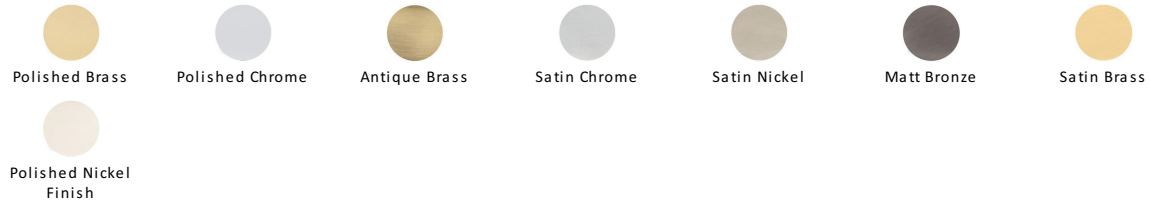

Metro Mid Century Door Handle on Round Rose

V6225-PB

Heritage Brass Door Handle Lever Latch on Round Rose Metro Mid Century Design Polished Brass finish

Material:
Solid Brass

Finish:
Polished Brass

Available Finishes

Product Dimensions (All dimensions are in millimeters unless otherwise indicated)

Backplate Projection 11 **Lever Length** 125 **Projection** 62 **Maximum Diameter** 53

About the Finish

Polished Brass

Warm, mellow with a sense of heritage and comfort this highly polished finish is opulent without being flamboyant. Polished Brass coordinates perfectly with traditional décor.