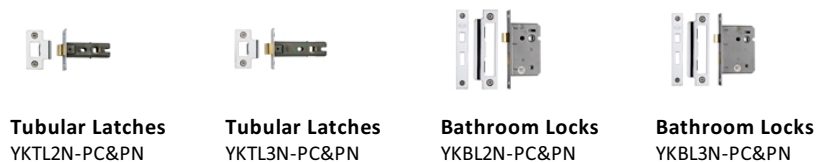

Julia Door Handle on Round Rose

V4190-PNF

Heritage Brass Door Handle Lever Latch on Round Rose Julia Design Polished Nickel finish

Material:
Solid Brass

Finish:
Polished Nickel Finish

Available Finishes

Product Dimensions (All dimensions are in millimeters unless otherwise indicated)

Backplate Projection 11 **Lever Length** 130 **Projection** 72 **Maximum Diameter** 53

About the Finish

Polished Nickel Finish

With its subtle golden hue this is a mellow alternative to polished chrome. The finish is not coated and will oxidise naturally. If not regularly buffed with a soft cloth this finish will subtly change over time by taking on an aged patina.

Useful Information

- Lever Handle for internal doors where locking is not required
- If you are replacing an existing Lever Handle, this Handle will work with a Standard UK Tubular Latch
- For new doors you will also need to purchase a Tubular Latch in a size to suit your door
- For a 2 1/2" Tubular Latch purchase a YKTL2N-PC&PN or for a 3" Tubular Latch a YKTL3N-PC&PN
- Where Privacy is required please use a separate Thumb Turn and Release (eg. reference V4035-PNF) with a Bathroom Lock (Reference YKBL2N-PC&PNF, or YKBL3N-PC&PNF)

Box Contains

- 1 pair of Door Handles
- 1 x spindle
- All fixing screws and fasteners

With this product you will also need

Tubular Latches
YKTL2N-PC&PN

Tubular Latches
YKTL3N-PC&PN

Bathroom Locks
YKBL2N-PC&PN