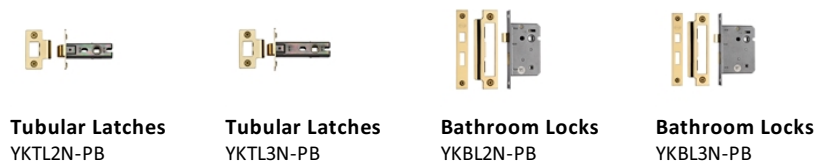

Julia Door Handle on Round Rose

V4190-PB

Heritage Brass Door Handle Lever Latch on Round Rose Julia Design Polished Brass finish

Material:
Solid Brass

Finish:
Polished Brass

Available Finishes

Product Dimensions (All dimensions are in millimeters unless otherwise indicated)

Backplate Projection 11 **Lever Length** 130 **Projection** 72 **Maximum Diameter** 53

About the Finish

Polished Brass

Warm, mellow with a sense of heritage and comfort this highly polished finish is opulent without being flamboyant. Polished Brass coordinates perfectly with traditional décor.

Useful Information

- Lever Handle for internal doors where locking is not required
- If you are replacing an existing Lever Handle, this Handle will work with a Standard UK Tubular Latch
- For new doors you will also need to purchase a Tubular Latch in a size to suit your door
- For a 2 1/2" Tubular Latch purchase a YKTL2N-PB or for a 3" Tubular Latch a YKTL3N-PB
- Where Privacy is required please use a separate Thumb Turn and Release (eg. reference V4043-PB) with a Bathroom Lock (Reference YKBL2N-PB, or YKBL3N-PB)

Box Contains

- 1 pair of Door Handles
- 1 x spindle
- All fixing screws and fasteners

With this product you will also need

Tubular Latches
YKTL2N-PB

Tubular Latches
YKTL3N-PB

Bathroom Locks
YKBL2N-PB

Bathroom Locks
YKBL3N-PB