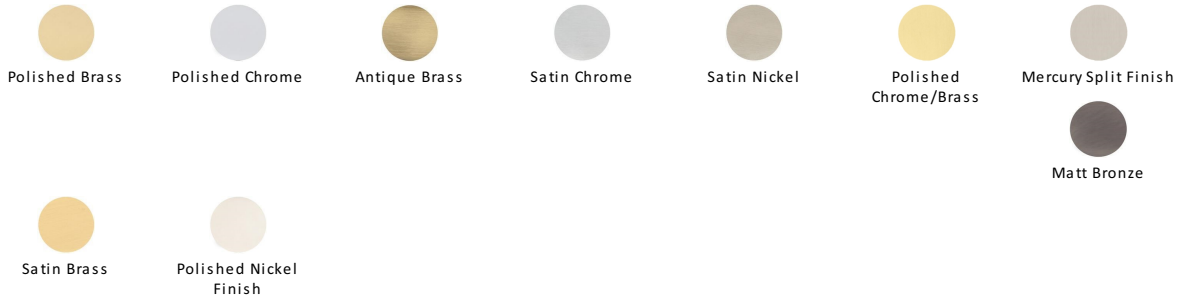

Round Bathroom Turn & Release - V4043

V4043-BKMT

Heritage Brass Thumbturn & Emergency Release for Bathroom & Bedroom Doors Matt Black finish

Material:
Solid Brass

Finish:
Matt Black

Available Finishes

Product Dimensions (All dimensions are in millimeters unless otherwise indicated)

Maximum Diameter 53

About the Finish

Matt Black

A matt black powder coating is applied over Solid Brass to create our distinctive Matt Black contemporary look.

Useful Information

- This Thumbturn and Release is used to operate a Bathroom Lock
- Thumbturn & Release is used with a Lever on Round Rose and a Bathroom Lock for rooms which require Privacy
- Suitable Bathroom Lock YKBL2N-BLK or YKBL3N-BLK