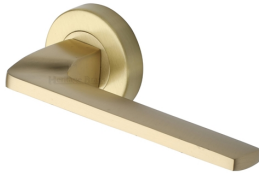

Metro Angled Door Handle on Round Rose

V3790-SB

Heritage Brass Door Handle Lever Latch on Round Rose Metro Angled Design Satin Brass finish

Material:
Solid Brass

Finish:
Satin Brass

Available Finishes

Product Dimensions (All dimensions are in millimeters unless otherwise indicated)

Backplate Projection 11 **Lever Length** 134 **Projection** 61 **Maximum Diameter** 53

About the Finish

Satin Brass

A modern alternative to the traditional polished brass, this attractive brushed texture beautifully mellows and adds warmth to both a traditional and a soft contemporary décor.

Useful Information

- Lever Handle for internal doors where locking is not required
- If you are replacing an existing Lever Handle, this Handle will work with a Standard UK Tubular Latch
- For new doors you will also need to purchase a Tubular Latch in a size to suit your door
- For a 2 1/2" Tubular Latch purchase a YKTL2N-SB or for a 3" Tubular Latch a YKTL3N-SB
- Where Privacy is required please use a separate Thumb Turn and Release (eg. reference V4043-SB) with a Bathroom Lock (Reference YKBL2N-SB, or YKBL3N-SB)

Box Contains

- F1 pair of Door Handles
- 1 x spindle
- All fixing screws and fasteners

With this product you will also need

Tubular Latches
YKTL2N-SB

Bathroom Locks
YKBL2N-SB

Bathroom Locks
YKBL3N-SB