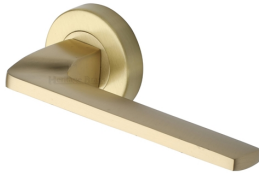

## Metro Angled Door Handle on Round Rose

V3790-SB

Heritage Brass Door Handle Lever Latch on Round Rose Metro Angled Design Satin Brass finish

**Material:**  
Solid Brass

**Finish:**  
Satin Brass

### Product Dimensions (All dimensions are in millimeters unless otherwise indicated)

**Backplate Projection** 11      **Lever Length** 134      **Projection** 61      **Maximum Diameter** 53

#### Satin Brass

A modern alternative to the traditional polished brass, this attractive brushed texture beautifully mellows and adds warmth to both a traditional and a soft contemporary décor.