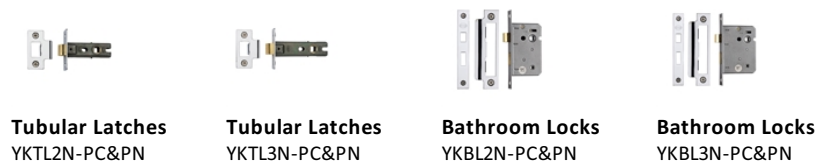

With this product you will also need

Tubular Latches
YKTL2N-PC&PN

Tubular Latches
YKTL3N-PC&PN

Bathroom Locks
YKBL2N-PC&PN

Bathroom Locks
YKBL3N-PC&PN

+44 (0)1384 247805

www.doorhardware.co.uk

info@doorhardware.co.uk