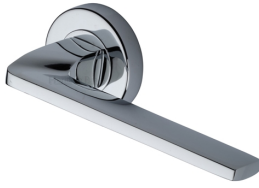

Metro Angled Door Handle on Round Rose

V3790-PC

Heritage Brass Door Handle Lever Latch on Round Rose Metro Angled Design Polished Chrome finish

Material:
Solid Brass

Finish:
Polished Chrome

Available Finishes

Polished Brass

Polished Chrome

Antique Brass

Satin Chrome

Satin Nickel

Matt Bronze

Satin Brass

Polished Nickel
Finish

Product Dimensions (All dimensions are in millimeters unless otherwise indicated)

Backplate Projection 11 **Lever Length** 134 **Projection** 61 **Maximum Diameter** 53

About the Finish

Polished Chrome

A bold, contemporary finish; low maintenance and easy to clean. The mirror effect reflects light and colour and will complement any colour scheme

Useful Information

- Lever Handle for internal doors where locking is not required
- If you are replacing an existing Lever Handle, this Handle will work with a Standard UK Tubular Latch
- For new doors you will also need to purchase a Tubular Latch in a size to suit your door
- For a 2 1/2" Tubular Latch purchase a YKTL2N-PC&PN or for a 3" Tubular Latch a YKTL3N-PC&PN
- Where Privacy is required please use a separate Thumb Turn and Release (eg. reference V4035-PC) with a Bathroom Lock (Reference YKBL2N-PC&PNF, or YKBL3N-PC&PNF)