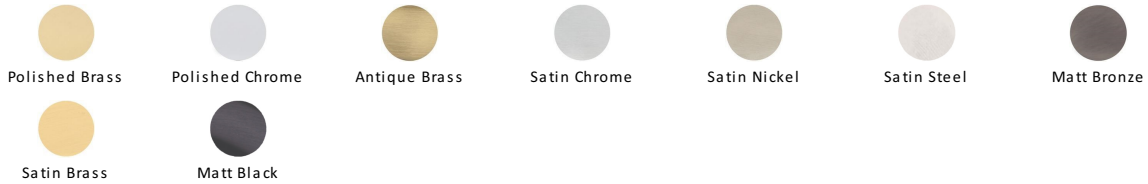

Heritage Brass Linea Robe Hook

V3435-SN

Heritage Brass Linea Robe Hook Satin Nickel finish

Material:
Solid Brass

Finish:
Satin Nickel

Available Finishes

Product Dimensions (All dimensions are in millimeters unless otherwise indicated)

Length	57	Width	25	Projection	37
---------------	----	--------------	----	-------------------	----

About the Finish

Satin Nickel

With its honeyed grey tone created by brushed nickel plating on brass, this finish closely matches Stainless Steel but offers a warm and subtle alternative which is popular in traditional and modern décors.