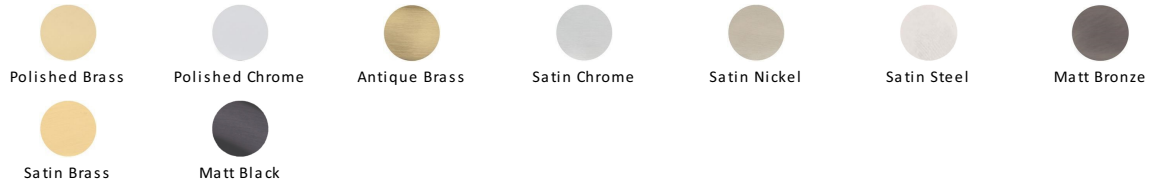

## Heritage Brass Linea Hook

V3435-SN

Heritage Brass Linea Robe Hook Satin Nickel finish

**Material:**  
Solid Brass

**Finish:**  
Satin Nickel

### Available Finishes

### About the Finish

#### Satin Nickel

With its honeyed grey tone created by brushed nickel plating on brass, this finish closely matches Stainless Steel but offers a warm and subtle alternative which is popular in traditional and modern décors.