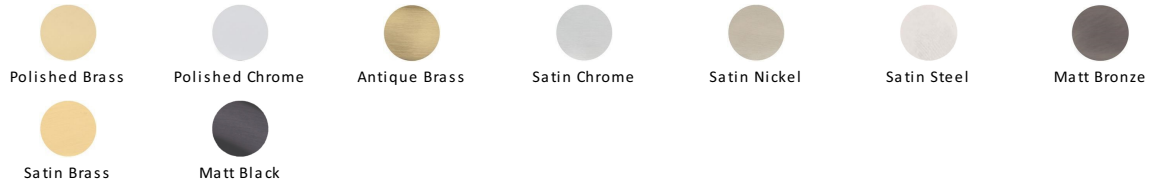

Heritage Brass Linea Robe Hook

V3435-SC

Heritage Brass Linea Robe Hook Satin Chrome finish

Material:
Solid Brass

Finish:
Satin Chrome

Available Finishes

Product Dimensions (All dimensions are in millimeters unless otherwise indicated)

Length	57	Width	25	Projection	37
---------------	----	--------------	----	-------------------	----

About the Finish

Satin Chrome

The brush marks of satin chrome will appeal to those who favour an industrial yet contemporary chrome finish. Satin Chrome Finish is also less prone to finger marks than polished chrome.