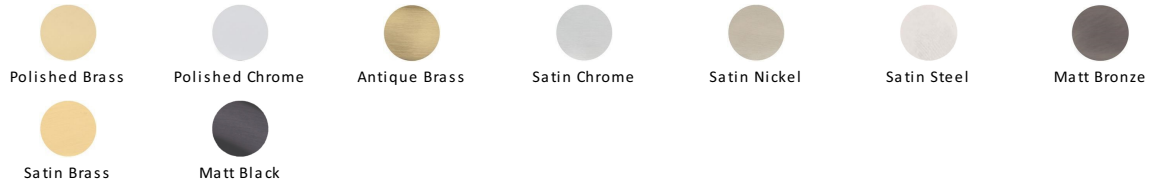

## Heritage Brass Linea Hook

V3435-SC

Heritage Brass Linea Robe Hook Satin Chrome finish

**Material:**  
Solid Brass

**Finish:**  
Satin Chrome

### Available Finishes

### About the Finish

#### Satin Chrome

The brush marks of satin chrome will appeal to those who favour an industrial yet contemporary chrome finish. Satin Chrome Finish is also less prone to finger marks than polished chrome.