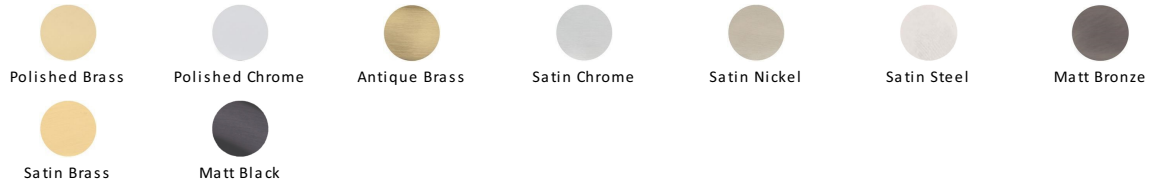

## Heritage Brass Linea Robe Hook

V3435-SB

Heritage Brass Linea Robe Hook Satin Brass finish

**Material:**  
Solid Brass

**Finish:**  
Satin Brass

### Available Finishes

### About the Finish

#### Satin Brass

A modern alternative to the traditional polished brass, this attractive brushed texture beautifully mellows and adds warmth to both a traditional and a soft contemporary décor.