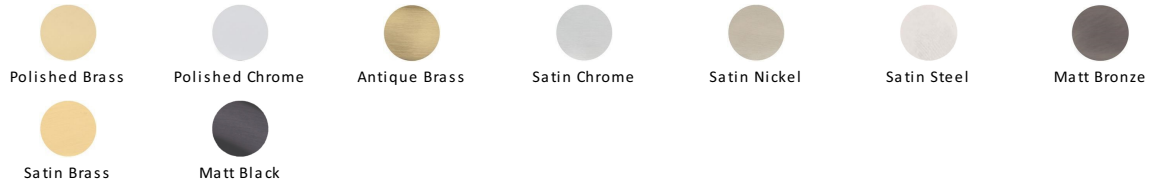

Heritage Brass Linea Hook

V3435-SB

Heritage Brass Linea Robe Hook Satin Brass finish

Material:
Solid Brass

Finish:
Satin Brass

Available Finishes

Product Dimensions (All dimensions are in millimeters unless otherwise indicated)

Length	57	Width	25	Projection	37
---------------	----	--------------	----	-------------------	----

About the Finish

Satin Brass

A modern alternative to the traditional polished brass, this attractive brushed texture beautifully mellows and adds warmth to both a traditional and a soft contemporary décor.