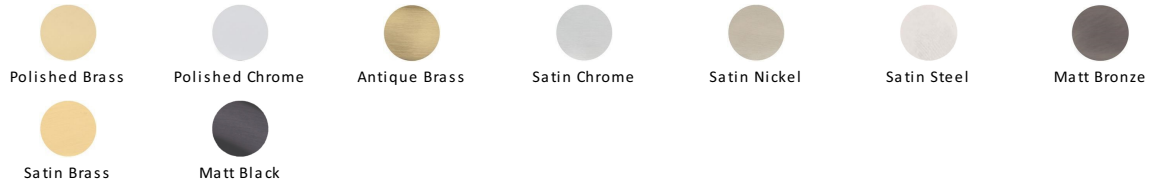

## Heritage Brass Linea Robe Hook

V3435-PC

Heritage Brass Linea Robe Hook Polished Chrome finish

**Material:**  
Solid Brass

**Finish:**  
Polished Chrome

### Available Finishes

### About the Finish

#### Polished Chrome

A bold, contemporary finish; low maintenance and easy to clean. The mirror effect reflects light and colour and will complement any colour scheme