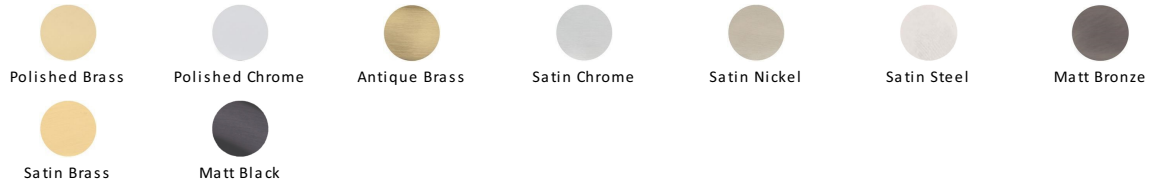

## Heritage Brass Linea Robe Hook

V3435-PB

Heritage Brass Linea Robe Hook Polished Brass finish

**Material:**  
Solid Brass

**Finish:**  
Polished Brass

### Available Finishes

### About the Finish