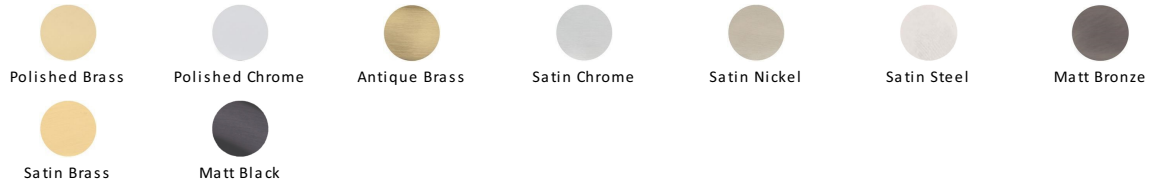

Heritage Brass Linea Hook

V3435-PB

Heritage Brass Linea Robe Hook Polished Brass finish

Material:
Solid Brass

Finish:
Polished Brass

Available Finishes

Product Dimensions (All dimensions are in millimeters unless otherwise indicated)

| | | | | | |
|--------|----|-------|----|------------|----|
| Length | 57 | Width | 25 | Projection | 37 |
|--------|----|-------|----|------------|----|

About the Finish

Polished Brass

Warm, mellow with a sense of heritage and comfort this highly polished finish is opulent without being flamboyant. Polished Brass coordinates perfectly with traditional décor.