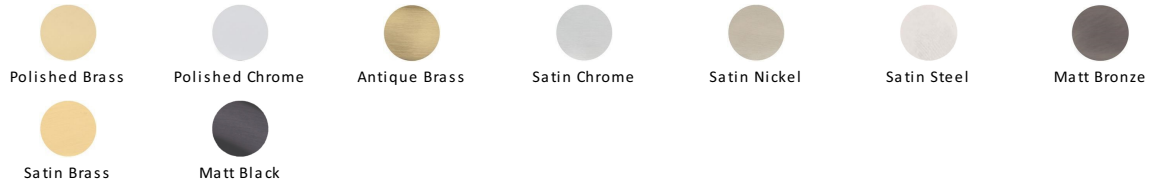

Heritage Brass Linea Hook

V3435-BKMT

Heritage Brass Linea Robe Hook Black Matt finish

Material:
Solid Brass

Finish:
Matt Black

Available Finishes

Product Dimensions (All dimensions are in millimeters unless otherwise indicated)

Length	57	Width	25	Projection	37
---------------	----	--------------	----	-------------------	----

About the Finish

Matt Black

A matt black powder coating is applied over Solid Brass to create our distinctive Matt Black contemporary look.