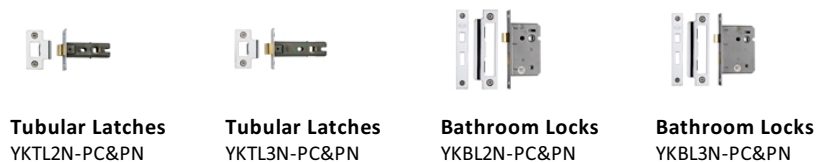

Admiralty Door Handle on Round Rose

V2355-PNF

Heritage Brass Door Handle Lever Latch on Round Rose Admiralty Design Polished Nickel finish

Material:
Solid Brass

Finish:
Polished Nickel Finish

Available Finishes

Product Dimensions (All dimensions are in millimeters unless otherwise indicated)

Backplate Projection 11 **Lever Length** 119 **Projection** 66 **Maximum Diameter** 53

About the Finish

Polished Nickel Finish

Useful Information

- Lever Handle for internal doors where locking is not required
- If you are replacing an existing Lever Handle, this Handle will work with a Standard UK Tubular Latch
- For new doors you will also need to purchase a Tubular Latch in a size to suit your door
- For a 2 1/2" Tubular Latch purchase a YKTL2N-PC&PN or for a 3" Tubular Latch a YKTL3N-PC&PN
- Where Privacy is required please use a separate Thumb Turn and Release (eg. reference V4035-PNF) with a Bathroom Lock (Reference YKBL2N-PC&PNF, or YKBL3N-PC&PNF)

Box Contains

- 1 pair of Door Handles
- 1 x spindle
- All fixing screws and fasteners

With this product you will also need

Tubular Latches
YKTL2N-PC&PN

Tubular Latches
YKTL3N-PC&PN

Bathroom Locks
YKBL2N-PC&PN