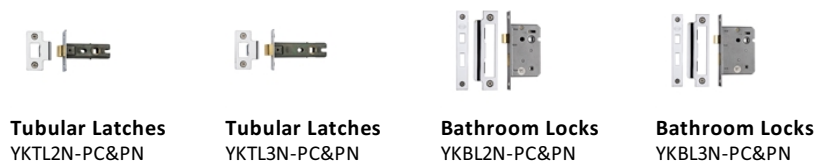

Bauhaus Mitre Door Handle on Round Rose

V2270-PC

Heritage Brass Door Handle Lever on Rose Bauhaus Mitre Design Polished Chrome Finish

Material:
Solid Brass

Finish:
Polished Chrome

Available Finishes

Product Dimensions (All dimensions are in millimeters unless otherwise indicated)

Backplate Projection 11 **Lever Length** 123 **Projection** 62 **Maximum Diameter** 53

About the Finish

Polished Chrome

A bold, contemporary finish; low maintenance and easy to clean. The mirror effect reflects light and colour and will complement any colour scheme

Useful Information

- Lever Handle for internal doors where locking is not required
- If you are replacing an existing Lever Handle, this Handle will work with a Standard UK Tubular Latch
- For new doors you will also need to purchase a Tubular Latch in a size to suit your door
- For a 2 1/2" Tubular Latch purchase a YKTL2N-PC&PN or for a 3" Tubular Latch a YKTL3N-PC&PN
- Where Privacy is required please use a separate Thumb Turn and Release (eg. reference V4035-PC) with a Bathroom Lock (Reference YKBL2N-PC&PNF, or YKBL3N-PC&PNF)

Box Contains

- 1 pair of Door Handles
- 1 x spindle
- All fixing screws and fasteners

With this product you will also need

Tubular Latches
YKTL2N-PC&PN

Tubular Latches
YKTL3N-PC&PN

Bathroom Locks
YKBL2N-PC&PN