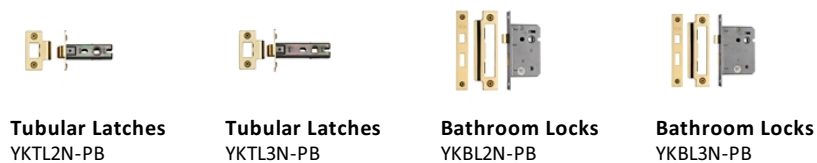

Bauhaus Mitre Door Handle on Round Rose

V2270-PB

Heritage Brass Door Handle Lever on Rose Bauhaus Mitre Design Polished Brass Finish

Material:
Solid Brass

Finish:
Polished Brass

Available Finishes

Product Dimensions (All dimensions are in millimeters unless otherwise indicated)

Backplate Projection 11 **Lever Length** 123 **Projection** 62 **Maximum Diameter** 53

About the Finish

Polished Brass

Warm, mellow with a sense of heritage and comfort this highly polished finish is opulent without being flamboyant. Polished Brass coordinates perfectly with traditional décor.

Useful Information

- Lever Handle for internal doors where locking is not required
- If you are replacing an existing Lever Handle, this Handle will work with a Standard UK Tubular Latch
- For new doors you will also need to purchase a Tubular Latch in a size to suit your door
- For a 2 1/2" Tubular Latch purchase a YKTL2N-PB or for a 3" Tubular Latch a YKTL3N-PB
- Where Privacy is required please use a separate Thumb Turn and Release (eg. reference V4035-PB) with a Bathroom Lock (Reference YKBL2N-PB, or YKBL3N-PB)

Box Contains

- 1 pair of Door Handles
- 1 x spindle
- All fixing screws and fasteners

With this product you will also need

Tubular Latches
YKTL2N-PB

Tubular Latches
YKTL3N-PB

Bathroom Locks
YKBL2N-PB

Bathroom Locks
YKBL3N-PB