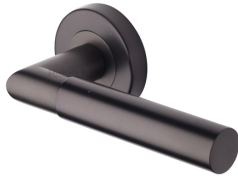

Bauhaus Mitre Door Handle on Round Rose

V2270-MB

Heritage Brass Door Handle Lever on Rose Bauhaus Mitre Design Matt Bronze Finish

Material:
Solid Brass

Finish:
Matt Bronze

Available Finishes

Product Dimensions (All dimensions are in millimeters unless otherwise indicated)

Backplate Projection 11 **Lever Length** 123 **Projection** 62 **Maximum Diameter** 53

About the Finish

Matt Bronze

An aged finish on brass creating a vintage appearance, yet one that also looks outstanding in contemporary schemes. Over a period of time the bronze colour will lighten along any edges and surfaces that are frequently touched and create a naturally aged appearance highlighting frequently touched areas and exposing the brass below.

Useful Information

- Lever Handle for internal doors where locking is not required
- If you are replacing an existing Lever Handle, this Handle will work with a Standard UK Tubular Latch
- For new doors you will also need to purchase a Tubular Latch in a size to suit your door
- For a 2 1/2" Tubular Latch purchase a YKTL2N-MB or for a 3" Tubular Latch a YKTL3N-MB
- Where Privacy is required please use a separate Thumb Turn and Release (eg. reference V4035-MB) with a Bathroom Lock (Reference YKBL2N-MB, or YKBL3N-MB)

Box Contains

- 1 pair of Door Handles
- 1 x spindle
- All fixing screws and fasteners

With this product you will also need

Tubular Latches
YKTL2N-MB

Tubular Latches
YKTL3N-MB

Bathroom Locks
YKBL2N-MB

Bathroom Locks
YKBL3N-MB