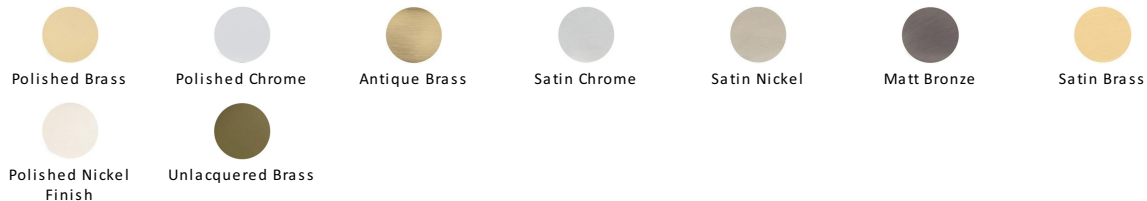

Narrow Brighton Sash Fastener Lockable

V2054-PC

Heritage Brass Narrow Brighton Sash Fastener Lockable Polished Chrome finish

Material:
Solid Brass

Finish:
Polished Chrome

Available Finishes

Product Dimensions (All dimensions are in millimeters unless otherwise indicated)

Length 56 **Width** 12

About the Finish

Polished Chrome

A bold, contemporary finish; low maintenance and easy to clean. The mirror effect reflects light and colour and will complement any colour scheme

Useful Information