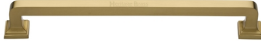

## Square Vintage Pull

V1964 490-SB

Heritage Brass Door Pull Handle Square Vintage Design 490mm Satin Brass Finish

**Material:**  
Solid Brass

**Finish:**  
Satin Brass

### Available Finishes

Polished Brass

Polished Chrome

Antique Brass

Satin Nickel

Matt Bronze

Satin Brass