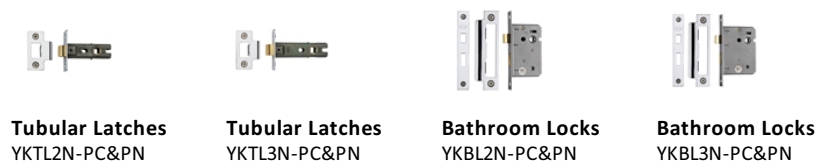

With this product you will also need

Tubular Latches
YKTL2N-PC&PN

Tubular Latches
YKTL3N-PC&PN

Bathroom Locks
YKBL2N-PC&PN

Bathroom Locks
YKBL3N-PC&PN