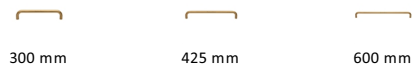

## Tubular Door Pull Handle

V1475 620-SB

Heritage Brass Door Pull Handle Tubular Design 620mm Satin Brass finish

**Material:**  
Solid Brass

**Finish:**  
Satin Brass

### Product Dimensions (All dimensions are in millimeters unless otherwise indicated)

<b>Length</b>	620	<b>Width</b>	19	<b>CTC</b>	600	<b>Projection</b>	65
---------------	-----	--------------	----	------------	-----	-------------------	----