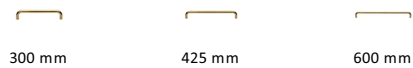

Tubular Door Pull Handle

V1475 620-PB

Heritage Brass Door Pull Handle Tubular Design 620mm Polished Brass finish

Material:
Solid Brass

Finish:
Polished Brass

Available Finishes

Available Sizes

Product Dimensions (All dimensions are in millimeters unless otherwise indicated)

Length	620	Width	19	CTC	600	Projection	65
---------------	-----	--------------	----	------------	-----	-------------------	----

About the Finish

Polished Brass

Warm, mellow with a sense of heritage and comfort this highly polished finish is opulent without being flamboyant. Polished Brass coordinates perfectly with traditional décor.