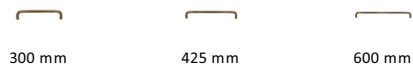

Tubular Door Pull Handle

V1475 620-AT

Heritage Brass Door Pull Handle Tubular Design 620mm Antique Brass Finish

Material:
Solid Brass

Finish:
Antique Brass

Available Finishes

Available Sizes

Product Dimensions (All dimensions are in millimeters unless otherwise indicated)

Length	620	Width	19	CTC	600	Projection	65
---------------	-----	--------------	----	------------	-----	-------------------	----

About the Finish

Antique Brass

With russet hues and a brass undertone, this variation on brass retains a warm and mellow character but adds age and maturity by highlighting the variance of shades making each piece both alluring and unique.