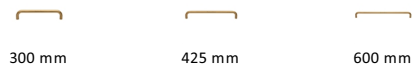

Tubular Door Pull Handle

V1475 444-SB

Heritage Brass Door Pull Handle Tubular Design 444mm Satin Brass finish

Material:
Solid Brass

Finish:
Satin Brass

Available Finishes

Available Sizes

Product Dimensions (All dimensions are in millimeters unless otherwise indicated)

| | | | | | | | |
|---------------|-----|--------------|----|------------|-----|-------------------|----|
| Length | 444 | Width | 19 | CTC | 425 | Projection | 65 |
|---------------|-----|--------------|----|------------|-----|-------------------|----|