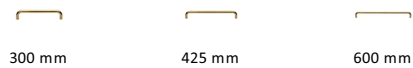

## Tubular Door Pull Handle

V1475 444-PB

Heritage Brass Door Pull Handle Tubular Design 444mm Polished Brass finish

**Material:**  
Solid Brass

**Finish:**  
Polished Brass

### Available Sizes

### Product Dimensions (All dimensions are in millimeters unless otherwise indicated)

<b>Length</b>	444	<b>Width</b>	19	<b>CTC</b>	425	<b>Projection</b>	65
---------------	-----	--------------	----	------------	-----	-------------------	----