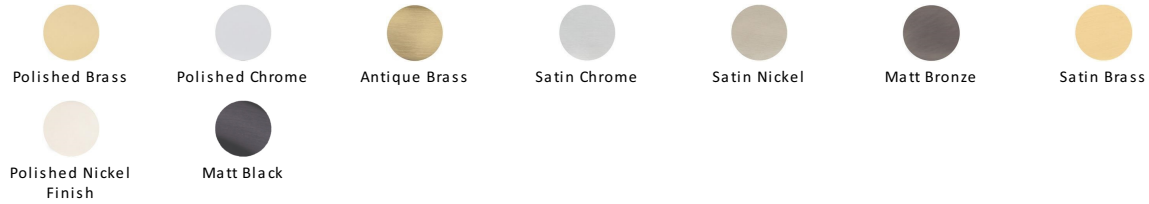

## Tubular Door Pull Handle

V1475 444-BKMT

Heritage Brass Door Pull Handle Tubular Design 444mm Matt Black finish

**Material:**  
Solid Brass

**Finish:**  
Matt Black

### Available Finishes

### Available Sizes