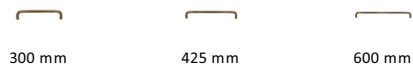

Tubular Door Pull Handle

V1475 444-AT

Heritage Brass Door Pull Handle Tubular Design 444mm Antique Brass Finish

Material:
Solid Brass

Finish:
Antique Brass

Available Finishes

Available Sizes

Product Dimensions (All dimensions are in millimeters unless otherwise indicated)

Length	444	Width	19	CTC	425	Projection	65
---------------	-----	--------------	----	------------	-----	-------------------	----

About the Finish

Antique Brass

With russet hues and a brass undertone, this variation on brass retains a warm and mellow character but adds age and maturity by highlighting the variance of shades making each piece both alluring and unique.