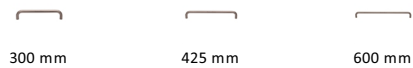

## Tubular Door Pull Handle

V1475 320-SN

Heritage Brass Door Pull Handle Tubular Design 320mm Satin Nickel finish

**Material:**  
Solid Brass

**Finish:**  
Satin Nickel

### Product Dimensions (All dimensions are in millimeters unless otherwise indicated)

<b>Length</b>	320	<b>Width</b>	19	<b>CTC</b>	300	<b>Projection</b>	65
---------------	-----	--------------	----	------------	-----	-------------------	----