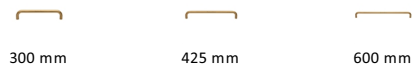

Tubular Door Pull Handle

V1475 320-SB

Heritage Brass Door Pull Handle Tubular Design 320mm Satin Brass finish

Material:
Solid Brass

Finish:
Satin Brass

Available Finishes

Available Sizes

Product Dimensions (All dimensions are in millimeters unless otherwise indicated)

Length	320	Width	19	CTC	300	Projection	65
---------------	-----	--------------	----	------------	-----	-------------------	----

About the Finish

Satin Brass

A modern alternative to the traditional polished brass, this attractive brushed texture beautifully mellows and adds warmth to both a traditional and a soft contemporary décor.