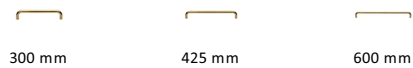

## Tubular Door Pull Handle

V1475 320-PB

Heritage Brass Door Pull Handle Tubular Design 320mm Polished Brass finish

**Material:**  
Solid Brass

**Finish:**  
Polished Brass

### Available Sizes

### Product Dimensions (All dimensions are in millimeters unless otherwise indicated)

<b>Length</b>	320	<b>Width</b>	19	<b>CTC</b>	300	<b>Projection</b>	65
---------------	-----	--------------	----	------------	-----	-------------------	----