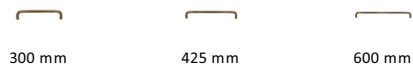

Tubular Door Pull Handle

V1475 320-AT

Heritage Brass Door Pull Handle Tubular Design 320mm Antique Brass Finish

Material:
Solid Brass

Finish:
Antique Brass

Available Finishes

Available Sizes

Product Dimensions (All dimensions are in millimeters unless otherwise indicated)

Length	320	Width	19	CTC	300	Projection	65
---------------	-----	--------------	----	------------	-----	-------------------	----

About the Finish

Antique Brass

With russet hues and a brass undertone, this variation on brass retains a warm and mellow character but adds age and maturity by highlighting the variance of shades making each piece both alluring and unique.