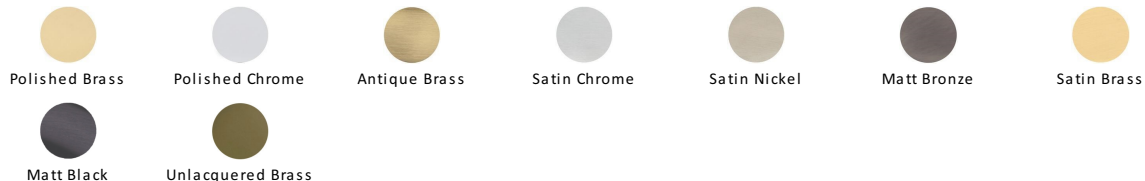

## Heritage Brass Wall Mounted Door Stop

V1194-SN

Heritage Brass Wall Mounted Door Stop Buffer Satin Nickel Finish

**Material:**  
Solid Brass

**Finish:**  
Satin Nickel

### Available Finishes

### About the Finish

#### Satin Nickel

With its honeyed grey tone created by brushed nickel plating on brass, this finish closely matches Stainless Steel but offers a warm and subtle alternative which is popular in traditional and modern décors.